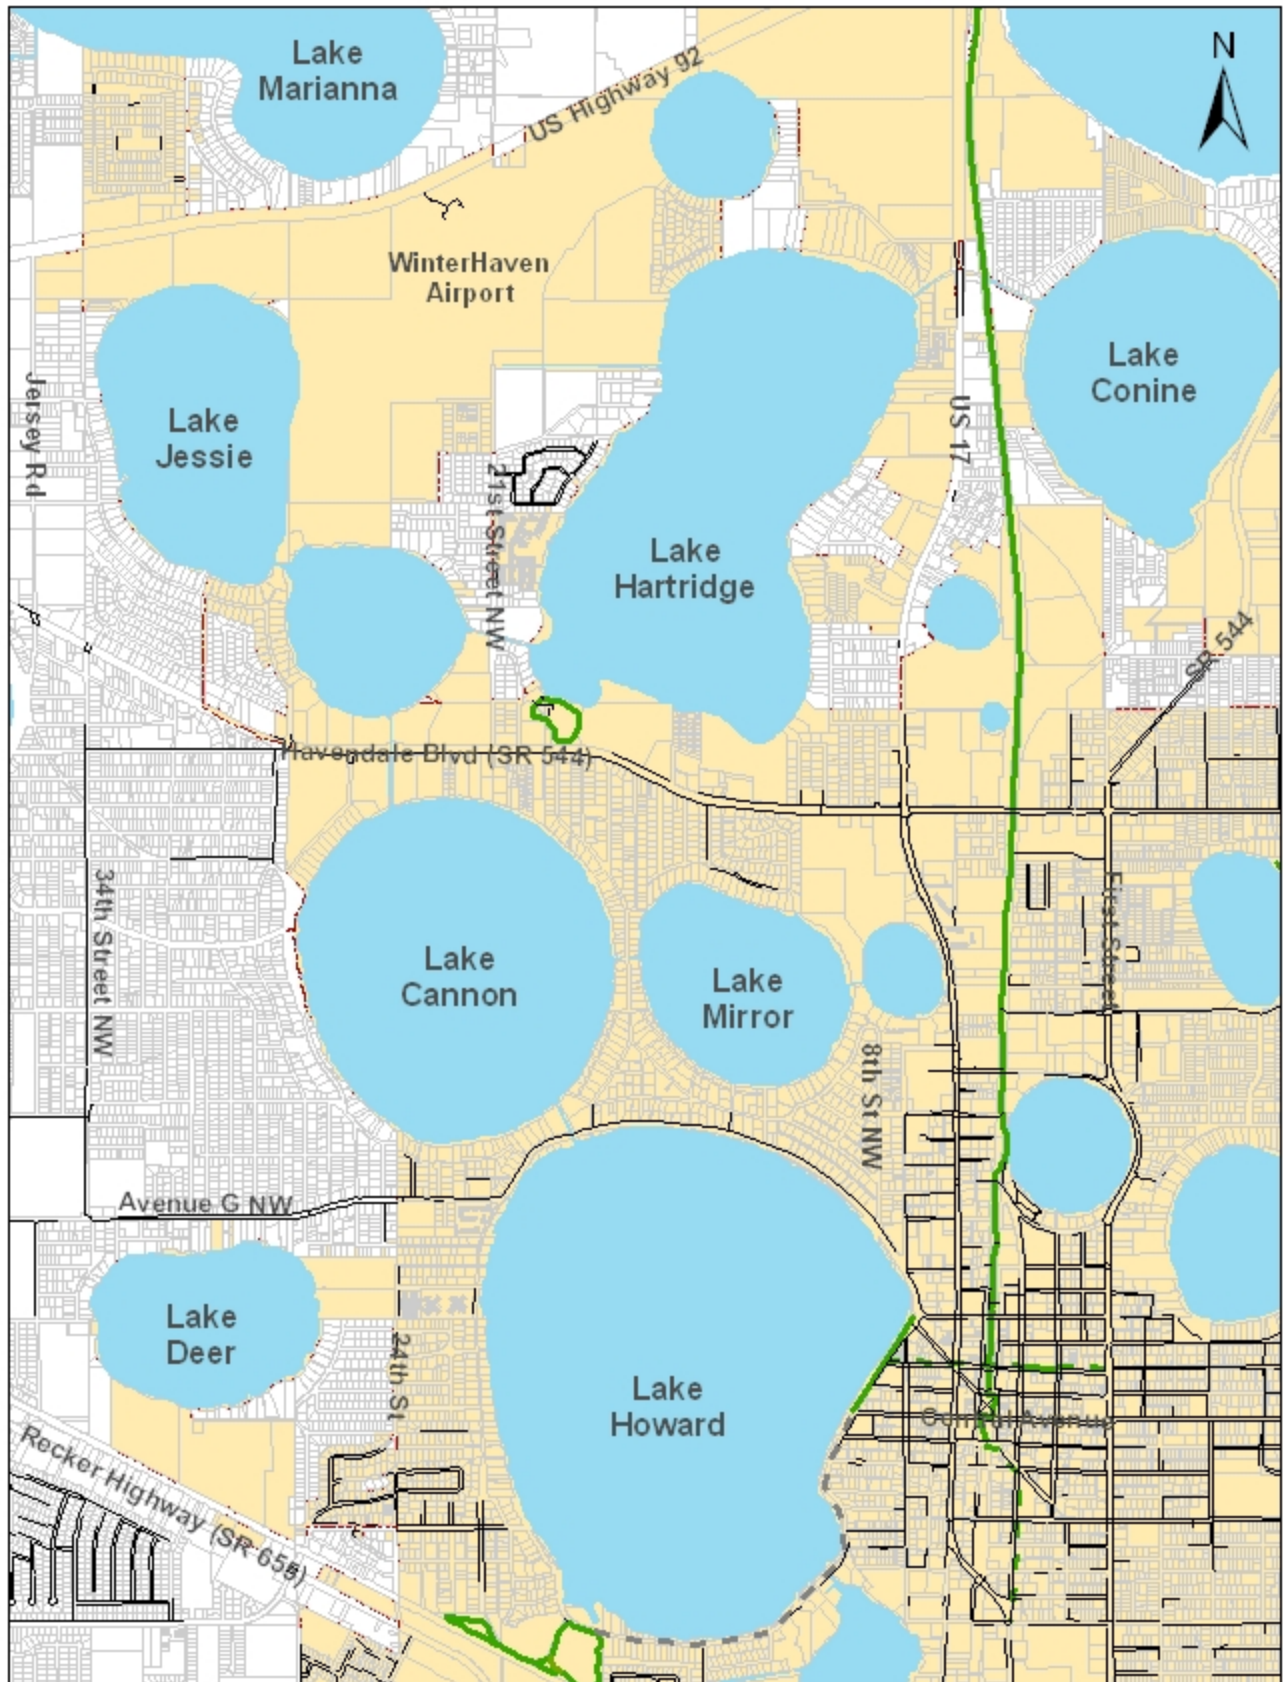

NW Winter Haven Area Bike and Pedestrian Network- 2010

- | | | | | | |
|---|---|---|---|---|--|
|  |  |  |  |  |  |
| City Limits | Bike Lanes | Multi-use Trail | Programmed Multi-use Trail Segments | Potential Multi-use Trail Corridors | Existing Sidewalks |